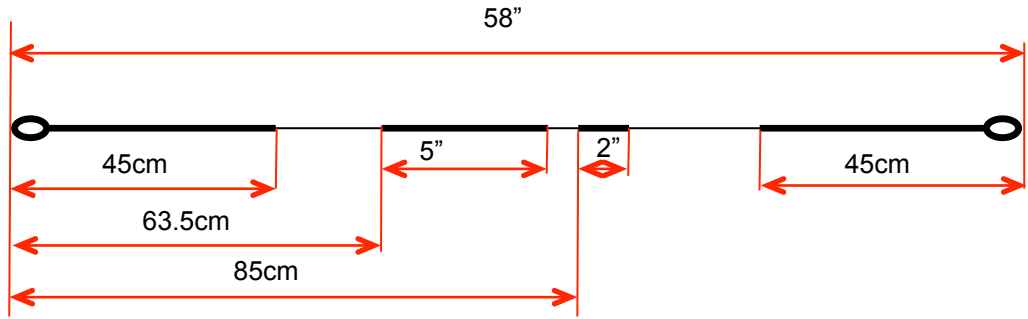

HIURRICANE 31ÄÖZG

(S
)

(P
)

(T
)

SHADOW 32" ÖZGÁ

(S)

(P)

(T)

(T)

DRAGON X 35~~0~~ZGÁ

DRAGON X 36" ÖZGÁ

SHADOW 36" ÖZGÁ

(S)

(P)

(T)

ATOM X 37 HÖZGÁ

(S)
)

(P)
)

(T)
)

DRAGONFLY 38

ATOM X 39 HÖZGÁ

(S)
)

(P)
)

(T)
)