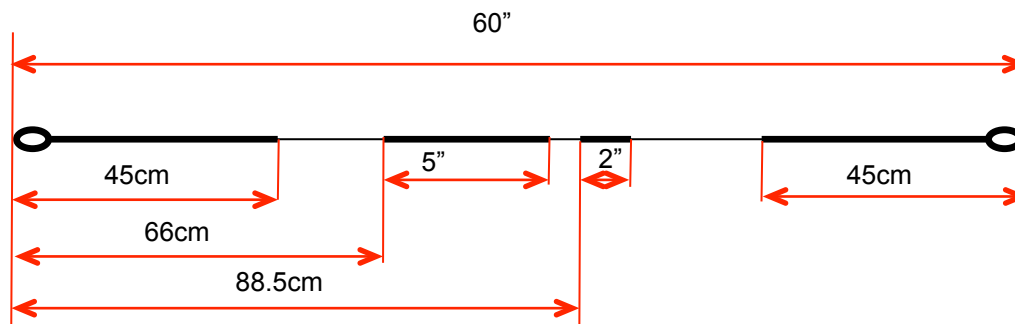

SPARTAN 34

(S)