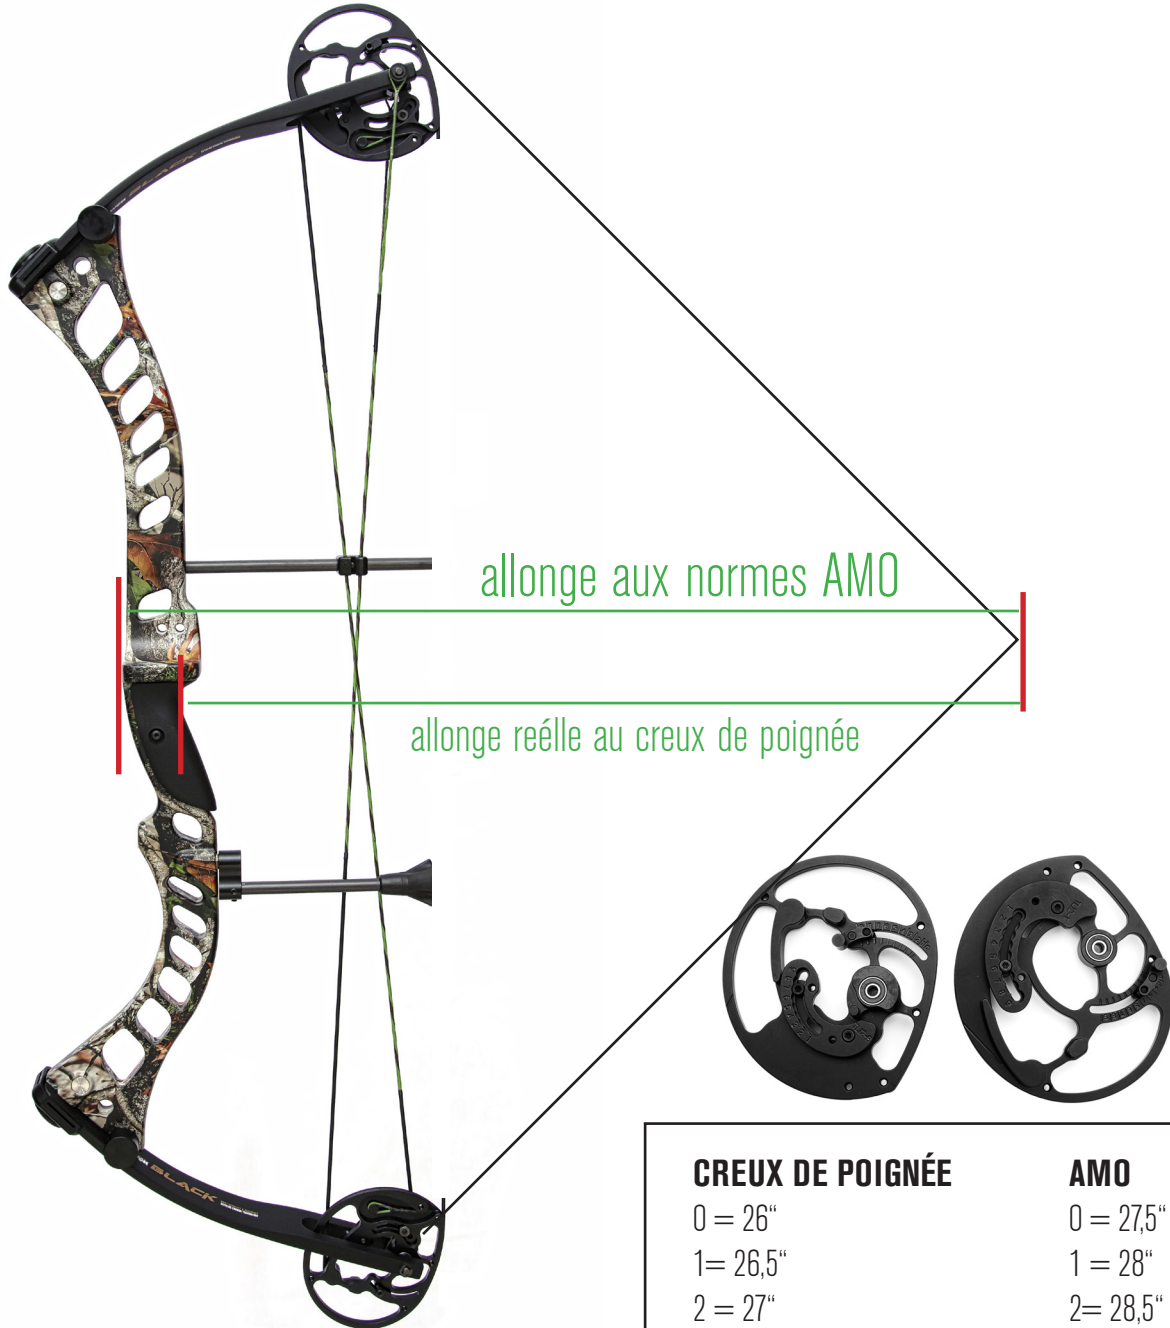

# BLAST 34" cam TLi2 ALLONGES

CREUX DE POIGNÉE	AMO
0 = 26"	0 = 27,5"
1 = 26,5"	1 = 28"
2 = 27"	2 = 28,5"
3 = 27,5"	3 = 29"
4 = 28"	4 = 29,5"
5 = 28,5"	5 = 30"
6 = 29"	6 = 30,5"
7 = 29,5"	7 = 31,5"
8 = 30"	8 = 32"
9 = 30,1/4"	9 = 32,1/4"