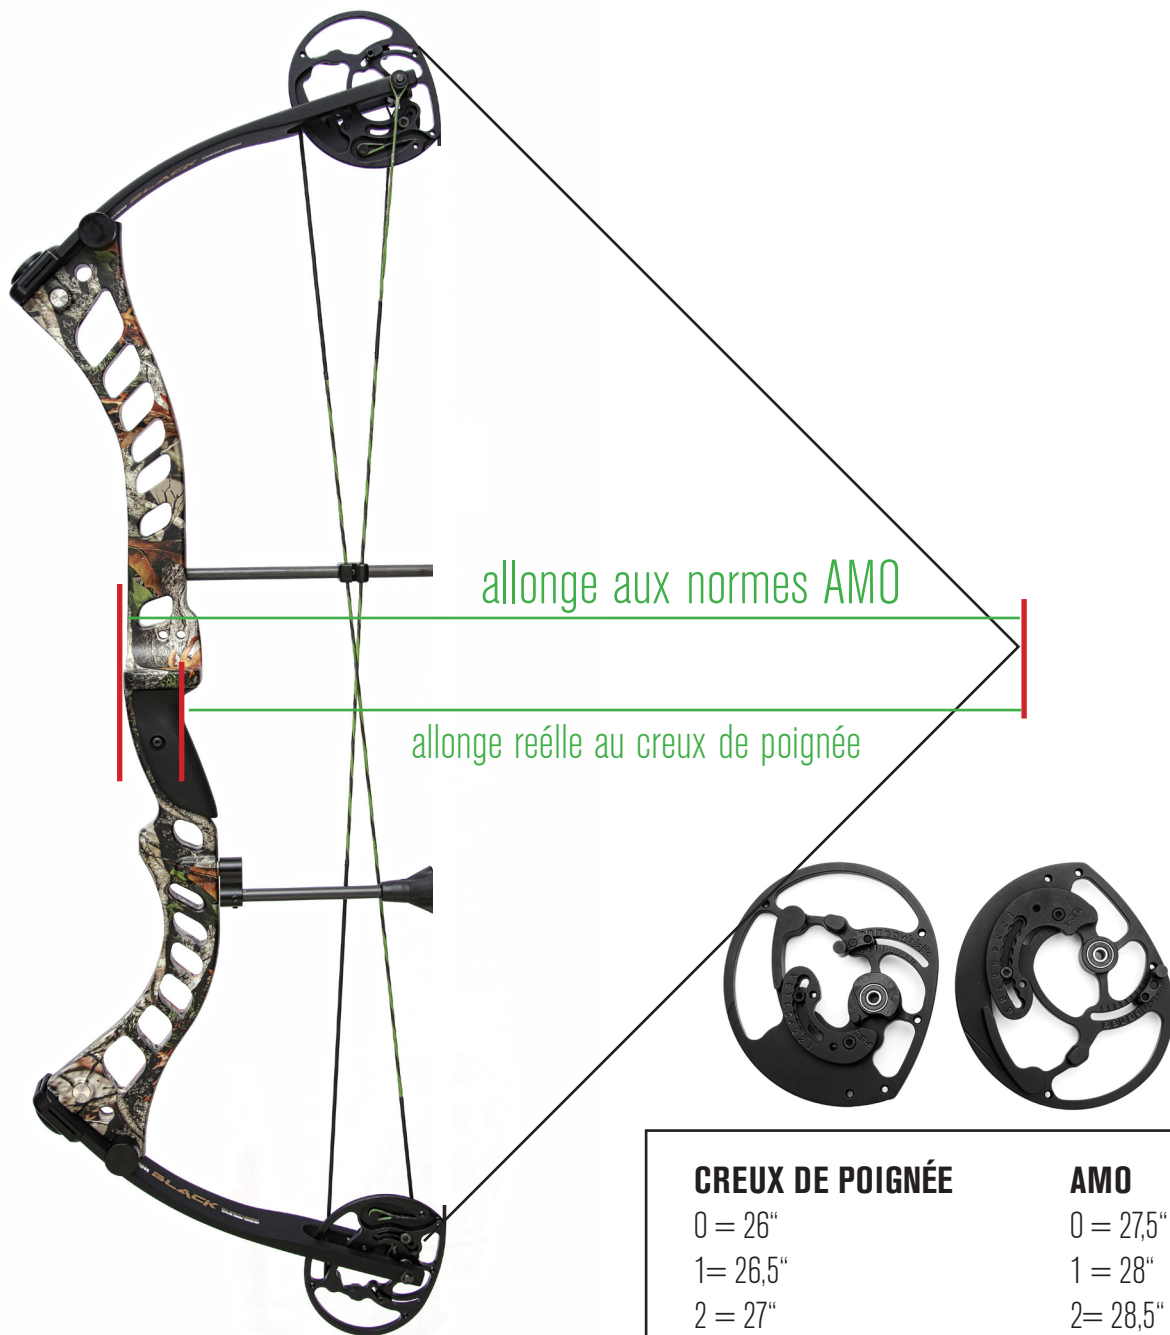

# BLAST 34" cam TLi2 ALLONGES

CREUX DE POIGNÉE	AMO
0 = 26"	0 = 27,5"
1 = 26,5"	1 = 28"
2 = 27"	2 = 28,5"
3 = 27,5"	3 = 29"
4 = 28"	4 = 29,5"
5 = 28,5"	5 = 30"
6 = 29"	6 = 30,5"
7 = 29,5"	7 = 31,5"
8 = 30"	8 = 32"
9 = 30,1/4"	9 = 32,1/4"